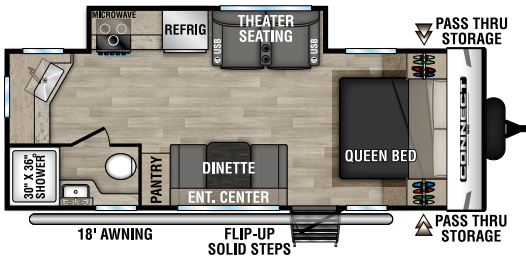

C211MKSE U VW - 5,150 | Exterior Length - 26' 1" | Sleeps - 3