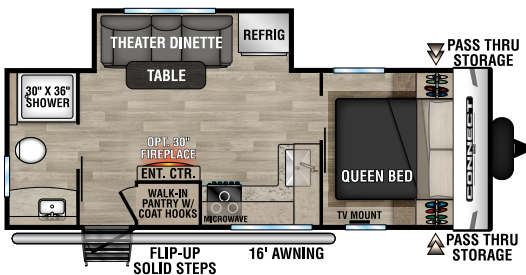

C221FKKSE U VW - 5,490 | Exterior Length - 26' 8" | Sleeps - 2

C221RBSE U VW - 5,400 | Exterior Length - 27' | Sleeps - 3

NEW
C221RESE U VW - 5,240 | Exterior Length - 27' 1" | Sleeps - 6

2023 CONNECT SE

C231BHKSE UVW - 5,300 | Exterior Length - 27' 4" | Sleeps - 8

C241BHKSE UVW - 5,380 | Exterior Length - 29' 1" | Sleeps - 8

NEW
C251RLSE UVW - 5,720 | Exterior Length - 29' 7" | Sleeps - 6

NEW
C261BHSE UVW - 6,210 | Exterior Length - 32' 9" | Sleeps - 9

C271BHKSE UVW - 5,930 | Exterior Length - 32' 1" | Sleeps - 9

C312BHKSE UVW - 7,290 | Exterior Length - 36' 7" | Sleeps - 9

Connect SE