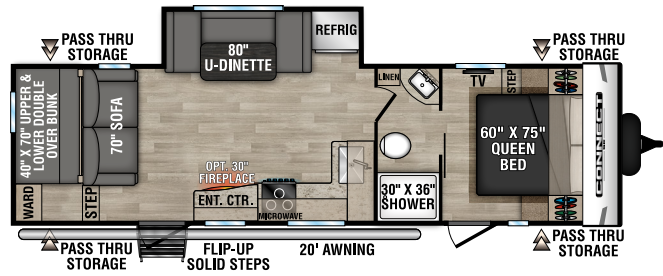

C221FKKSE U VW - 5,490 | Exterior Length - 26' 8" | Sleeps - 2

C221RBSE U VW - 5,400 | Exterior Length - 27' | Sleeps - 3

NEW
C221RESE U VW - 5,240 | Exterior Length - 27' 1" | Sleeps - 6

2023 CONNECT SE

C231BHKSE UVW - 5,300 | Exterior Length - 27' 4" | Sleeps - 8

C241BHKSE UVW - 5,380 | Exterior Length - 29' 1" | Sleeps - 8

NEW
C251RLSE UVW - 5,720 | Exterior Length - 29' 7" | Sleeps - 6

NEW
C261BHSE UVW - 6,210 | Exterior Length - 32' 9" | Sleeps - 9

C271BHKSE UVW - 5,930 | Exterior Length - 32' 1" | Sleeps - 9

C312BHKSE UVW - 7,290 | Exterior Length - 36' 7" | Sleeps - 9

Connect SE