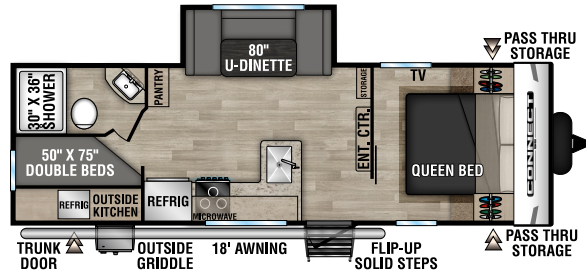

C221FKKSE U VW - 5,490 | Exterior Length - 26' 8" | Sleeps - 2

C221RBSE U VW - 5,400 | Exterior Length - 27' | Sleeps - 3

NEW
C221RESE U VW - 5,240 | Exterior Length - 27' 1" | Sleeps - 6

2023 CONNECT SE

C231BHKSE UVW - 5,300 | Exterior Length - 27' 4" | Sleeps - 8

C241BHKSE UVW - 5,380 | Exterior Length - 29' 1" | Sleeps - 8

NEW
C251RLSE UVW - 5,720 | Exterior Length - 29' 7" | Sleeps - 6

NEW
C261BHSE UVW - 6,210 | Exterior Length - 32' 9" | Sleeps - 9

C271BHKSE UVW - 5,930 | Exterior Length - 32' 1" | Sleeps - 9

C312BHKSE UVW - 7,290 | Exterior Length - 36' 7" | Sleeps - 9

Connect SE