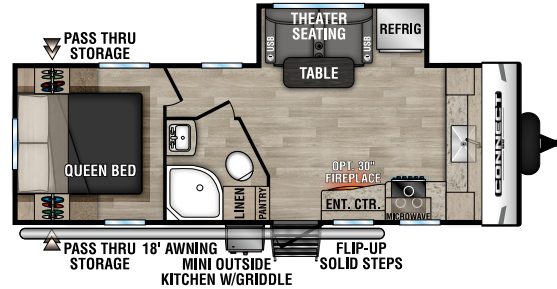

C221FKKSE U VW - 5,490 | Exterior Length - 26' 8" | Sleeps - 2

C221RBSE U VW - 5,400 | Exterior Length - 27' | Sleeps - 3

NEW
C221RESE U VW - 5,240 | Exterior Length - 27' 1" | Sleeps - 6

2023 CONNECT SE

C231BHKSE UVW - 5,300 | Exterior Length - 27' 4" | Sleeps - 8

C241BHKSE UVW - 5,380 | Exterior Length - 29' 1" | Sleeps - 8

NEW
C251RLSE UVW - 5,720 | Exterior Length - 29' 7" | Sleeps - 6

NEW
C261BHSE UVW - 6,210 | Exterior Length - 32' 9" | Sleeps - 9

C271BHKSE UVW - 5,930 | Exterior Length - 32' 1" | Sleeps - 9

C312BHKSE UVW - 7,290 | Exterior Length - 36' 7" | Sleeps - 9

Connect SE