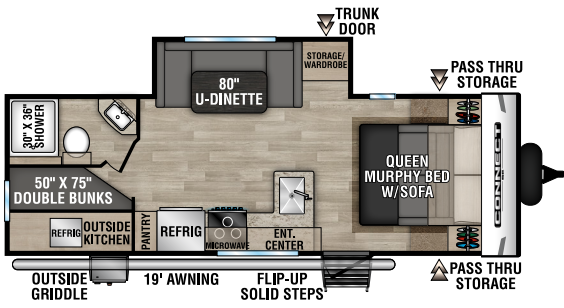

C221FKKSE U VW - 5,490 | Exterior Length - 26' 8" | Sleeps - 2

C221RBSE U VW - 5,400 | Exterior Length - 27' | Sleeps - 3

NEW
C221RESE U VW - 5,240 | Exterior Length - 27' 1" | Sleeps - 6

2023 CONNECT SE

C231BHKSE UVW - 5,300 | Exterior Length - 27' 4" | Sleeps - 8

C241BHKSE UVW - 5,380 | Exterior Length - 29' 1" | Sleeps - 8

NEW
C251RLSE UVW - 5,720 | Exterior Length - 29' 7" | Sleeps - 6

NEW
C261BHSE UVW - 6,210 | Exterior Length - 32' 9" | Sleeps - 9

C271BHKSE UVW - 5,930 | Exterior Length - 32' 1" | Sleeps - 9

C312BHKSE UVW - 7,290 | Exterior Length - 36' 7" | Sleeps - 9

Connect SE