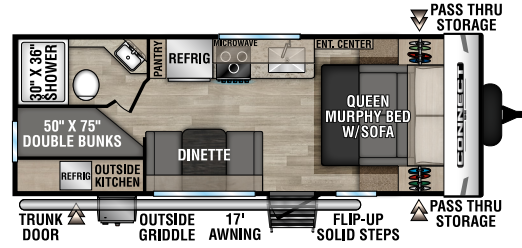

C210MBKSE U VW - 4,630 | Exterior Length - 25' 1" | Sleeps - 7