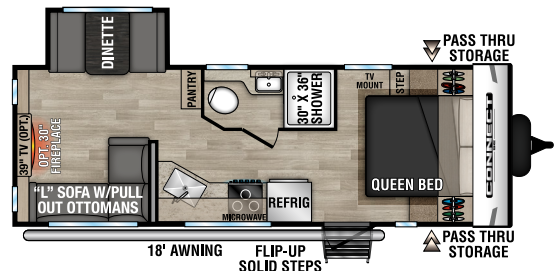

RECREATIONAL
VEHICLES

CONNECT

SE

ULTRA LIGHTWEIGHT TRAVEL TRAILERS

C191MBSE U VW - 4,700 | Exterior Length - 22' 6" | Sleeps - 2

C210MBKSE U VW - 4,630 | Exterior Length - 25' 1" | Sleeps - 7

C211MKSE U VW - 5,150 | Exterior Length - 26' 1" | Sleeps - 3

C221FKKSE U VW - 5,490 | Exterior Length - 26' 8" | Sleeps - 2

C221RBSE U VW - 5,400 | Exterior Length - 27' | Sleeps - 3

NEW
C221RESE U VW - 5,240 | Exterior Length - 27' 1" | Sleeps - 6

2023 CONNECT SE

C231BHKSE UVW - 5,300 | Exterior Length - 27' 4" | Sleeps - 8

C241BHKSE UVW - 5,380 | Exterior Length - 29' 1" | Sleeps - 8

NEW
C251RLSE UVW - 5,720 | Exterior Length - 29' 7" | Sleeps - 6

NEW
C261BHSE UVW - 6,210 | Exterior Length - 32' 9" | Sleeps - 9

C271BHKSE UVW - 5,930 | Exterior Length - 32' 1" | Sleeps - 9

C312BHKSE UVW - 7,290 | Exterior Length - 36' 7" | Sleeps - 9

Connect SE