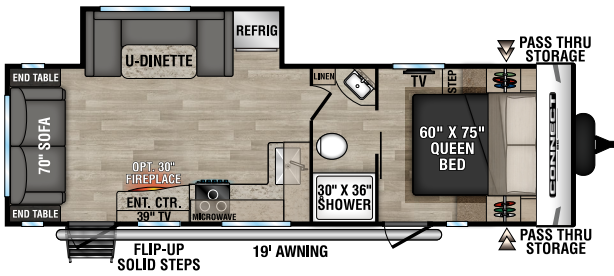

C221FKKSE U VW - 5,490 | Exterior Length - 26' 8" | Sleeps - 2

C221RBSE U VW - 5,400 | Exterior Length - 27' | Sleeps - 3

NEW
C221RESE U VW - 5,240 | Exterior Length - 27' 1" | Sleeps - 6

2023 CONNECT SE

C231BHKSE UVW - 5,300 | Exterior Length - 27' 4" | Sleeps - 8

C241BHKSE UVW - 5,380 | Exterior Length - 29' 1" | Sleeps - 8

NEW
C251RLSE UVW - 5,720 | Exterior Length - 29' 7" | Sleeps - 6

NEW
C261BHSE UVW - 6,210 | Exterior Length - 32' 9" | Sleeps - 9

C271BHKSE UVW - 5,930 | Exterior Length - 32' 1" | Sleeps - 9

C312BHKSE UVW - 7,290 | Exterior Length - 36' 7" | Sleeps - 9

Connect SE