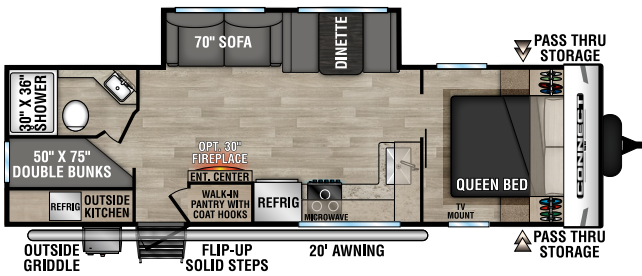

C221FKKSE U VW - 5,490 | Exterior Length - 26' 8" | Sleeps - 2

C221RBSE U VW - 5,400 | Exterior Length - 27' | Sleeps - 3

NEW
C221RESE U VW - 5,240 | Exterior Length - 27' 1" | Sleeps - 6

2023 CONNECT SE

C231BHKSE UVW - 5,300 | Exterior Length - 27' 4" | Sleeps - 8

C241BHKSE UVW - 5,380 | Exterior Length - 29' 1" | Sleeps - 8

NEW
C251RLSE UVW - 5,720 | Exterior Length - 29' 7" | Sleeps - 6

NEW
C261BHSE UVW - 6,210 | Exterior Length - 32' 9" | Sleeps - 9

C271BHKSE UVW - 5,930 | Exterior Length - 32' 1" | Sleeps - 9

C312BHKSE UVW - 7,290 | Exterior Length - 36' 7" | Sleeps - 9

Connect SE