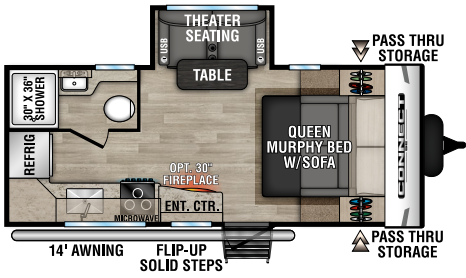

RECREATIONAL
VEHICLES

CONNECT

SE

ULTRA LIGHTWEIGHT TRAVEL TRAILERS

C191MBSE U VW - 4,700 | Exterior Length - 22' 6" | Sleeps - 2