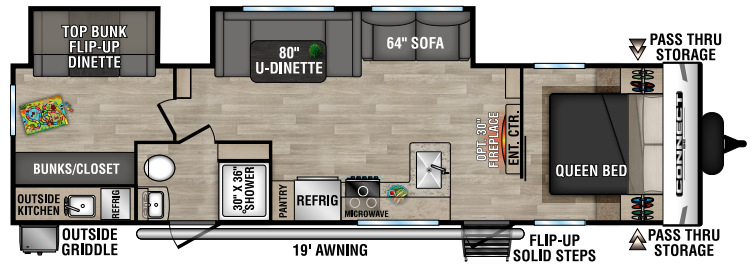

C221FKKSE U VW - 5,490 | Exterior Length - 26' 8" | Sleeps - 2

C221RBSE U VW - 5,400 | Exterior Length - 27' | Sleeps - 3

NEW
C221RESE U VW - 5,240 | Exterior Length - 27' 1" | Sleeps - 6

2023 CONNECT SE

C231BHKSE UVW - 5,300 | Exterior Length - 27' 4" | Sleeps - 8

C241BHKSE UVW - 5,380 | Exterior Length - 29' 1" | Sleeps - 8

NEW
C251RLSE UVW - 5,720 | Exterior Length - 29' 7" | Sleeps - 6

NEW
C261BHSE UVW - 6,210 | Exterior Length - 32' 9" | Sleeps - 9

C271BHKSE UVW - 5,930 | Exterior Length - 32' 1" | Sleeps - 9

C312BHKSE UVW - 7,290 | Exterior Length - 36' 7" | Sleeps - 9

Connect SE