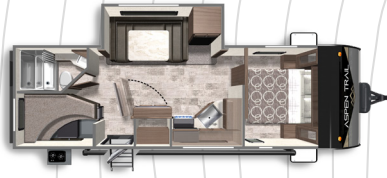

# ASPEN TRAIL FLOORPLANS

**ASPEN TRAIL 226ORBS**

**Length: 26' 11" Weight: 5,664lbs Sleeps: 3-4**

**ASPEN TRAIL 255OBHS**

**Length: 29' 6" Weight: 5,930lbs Sleeps: 4-6**

**ASPEN TRAIL 279OBHS**

**Length: 32' 1" Weight: 6,622lbs Sleeps: 6-8**

**ASPEN TRAIL 285OBHS**

**Length: 32' 11" Weight: 6,647 lbs Sleeps: 6-8**

**ASPEN TRAIL 286ORLS**

**Length: 32' 11" Weight: 6,648 lbs Sleeps: 4-6**

**ASPEN TRAIL 288ORKS**

**Length: 33' 1" Weight: 6,741 lbs Sleeps: 4-6**